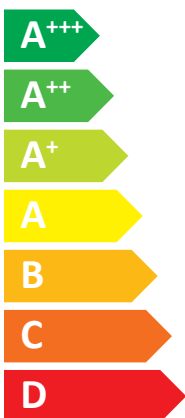

ENERG

енергия · ενεργεια

INVENTIVE ENERGY
KEMAE

IECV-Hp450 TDCi

A+++

A+

Two icons showing sound power level: a speaker inside a house and a house with a speaker. Below the house with speaker icon, the value **58 dB** is displayed.

A legend for the map showing three blue squares corresponding to energy consumption levels: a dark blue square for **- kW**, a medium blue square for **33 kW**, and a light blue square for **53 kW**.