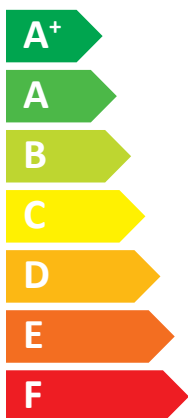

A+

Two icons showing sound power level: a speaker inside a house and a house with a speaker. Below the house with speaker icon, the value **58 dB** is displayed.