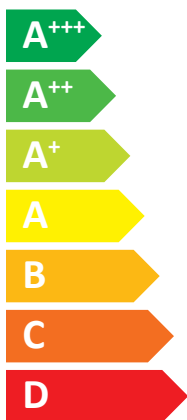

ENERG

енергия · ενεργεια

INVENTIVE ENERGY
KEMAE

IECV-Hp360 TDCi

A+++

A+

Two icons showing sound power levels: a speaker icon with a house and the text '- dB', and a house icon with a speaker and the text '58 dB'. In the background, a map of Europe is shown with different shades of blue.

A legend for power consumption in kW, showing three shades of blue squares corresponding to different values: dark blue for '-', medium blue for '26 kW', and light blue for '40 kW'.