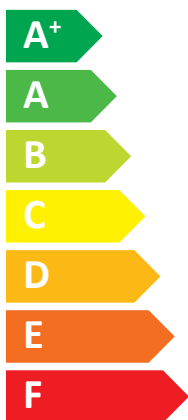

A+

Two icons showing sound power levels: a speaker icon with a house and the text '- dB', and a house icon with a speaker and the text '58 dB'. In the background, a map of Europe is shown with different shades of blue.

A legend for power consumption in kW, showing three shades of blue squares corresponding to different values: dark blue for '-', medium blue for '26 kW', and light blue for '40 kW'.