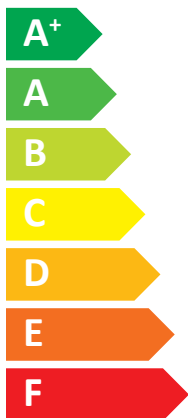

ENERG

енергия · ενεργεια

INVENTIVE ENERGY
KEMAE

IECV-Hp270 TDCi

A⁺⁺

A⁺

Two icons showing sound power levels. The top icon shows a speaker inside a house with the text "- dB". The bottom icon shows a speaker outside a house with the text "58 dB".